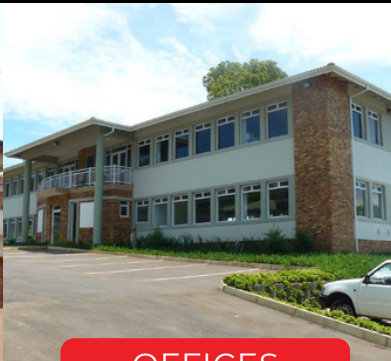

Echo KZN opened for business in 2006 and have provided many suspended slabs in many different market sectors...

# DURBAN

INDIVIDUAL HOUSES

OFFICES

HOSPITALS

SCHOOLS

5-STOREY MASONRY STRUCTURES

WAREHOUSES

INDUSTRIAL